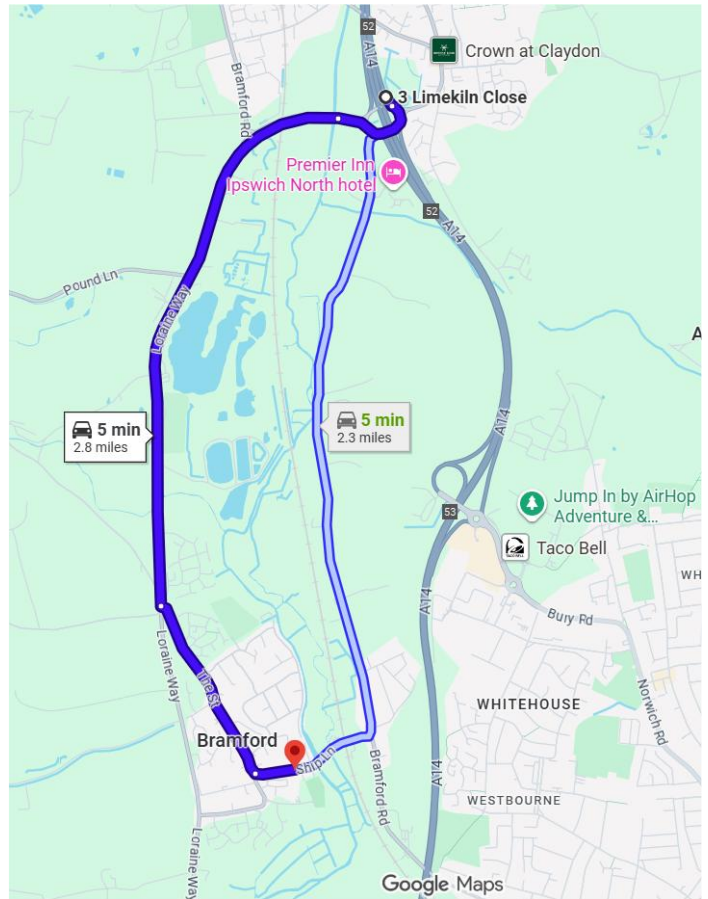

# Directions to The Loraine Victory Hall, Ship Lane, Bramford, Ipswich IP8 4AL

what3words address: noded.plant.scenes

## Coming from the West on A14 to Ipswich, exit at junction 52 Claydon:

- 🔄 At the roundabout, take the 4th exit onto Bramford Rd / B1113
- 0.3 mi ↶ Keep left to stay on Bramford Rd / B1113
- 1.8 mi ↶ Turn left onto The Street / B1067, signed "Bramford" into 30mph zone
- 0.6 mi ↶ Take slight left onto Ship Lane / B1067
- 0.1 mi Destination will be on the right

## Coming from the South A12 at Copdock junction with A14:

At Copdock Roundabout, take the 1st exit onto the A14 slip road to Bury St Edmunds

- 1.7 mi At junction 54, exit towards Sroughton
- 🔄 At the roundabout, take the 2nd exit onto Sroughton Rd
- 0.3 mi ↶ Sroughton Rd turns slightly left, becomes Lower St
- 0.7 mi ↷ At T junction, turn right onto Loraine Way / B1113
- 0.3 mi ↷ Turn right onto Fitzgerald Rd
- 1 mi ↷ Turn right onto Ship Lane / B1067
- 0.1 mi Destination will be on the right